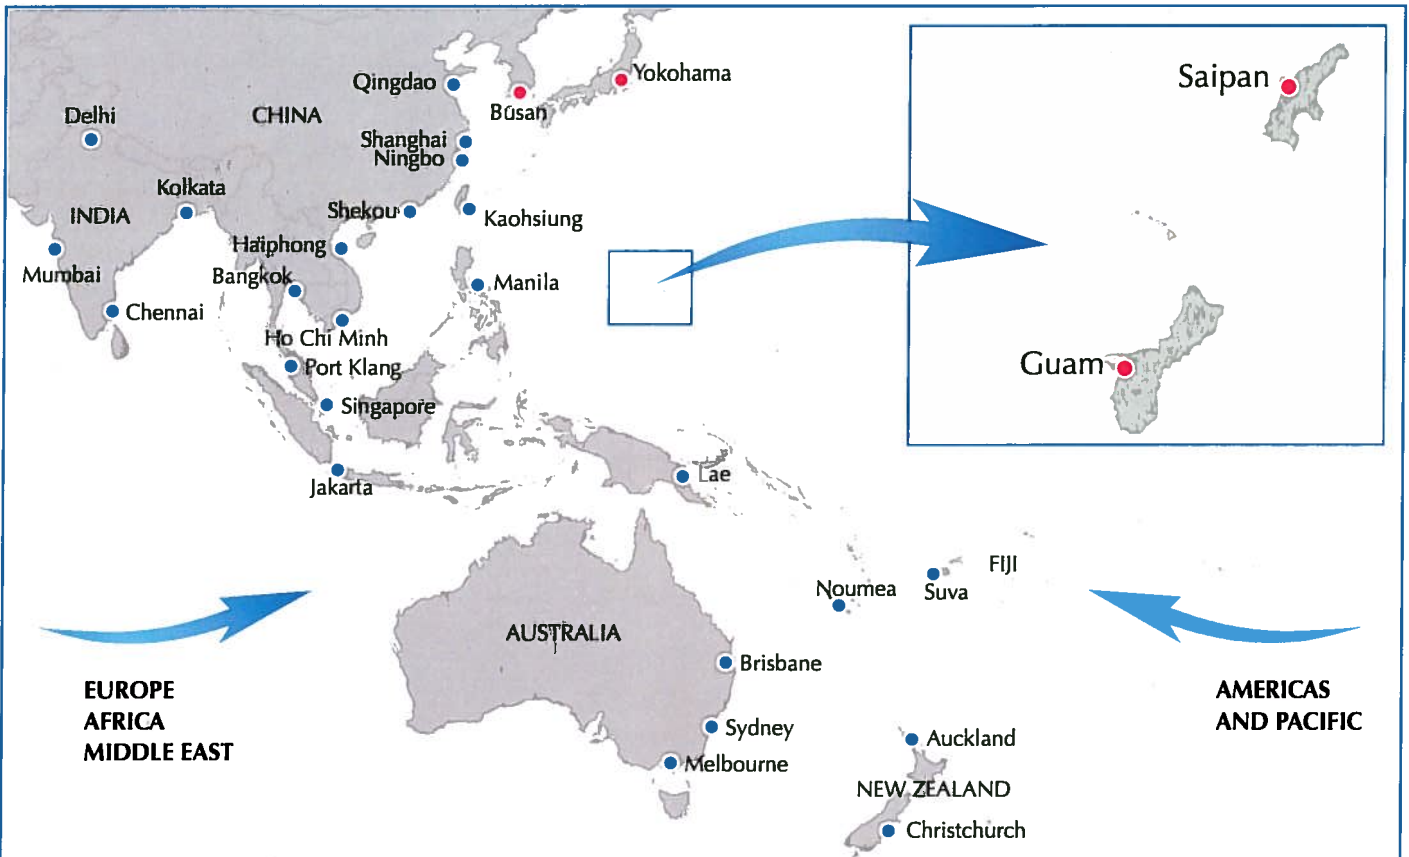

# Swire Shipping offers a fixed day weekly service to Guam and Saipan

Swire Shipping has a long trading history and association in the Pacific, being a leading provider of sustainable shipping solutions to the region for about 80 years. Building on this foundation and understanding the requirements of our customers for frequent, reliable and on-time delivery, Swire Shipping is pleased to increase our frequency to the markets of Guam and Saipan to a fixed day weekly service.

Transit times to Guam and Saipan

	Yokohama	Busan	Qingdao	Shanghai	Shekou	Hong Kong	Manila	Kaohsiung	Haiphong	Ho Chi Minh	Bangkok	Jakarta	Singapore	Port Klang	Chennai	Nhava Sheva
Guam	4	7	12	12	14	14	17	14	16	17	17	23	20	20	31	30
Saipan	5	8	13	13	15	15	18	15	17	18	18	24	21	21	32	31

Transit times from Guam and Saipan

	Yokohama	Busan	Qingdao	Shanghai	Shekou	Hong Kong	Manila	Kaohsiung	Haiphong	Ho Chi Minh	Bangkok	Jakarta	Singapore	Port Klang	Chennai	Nhava Sheva
Guam	10	7	12	12	14	14	17	14	16	17	17	23	20	20	31	30
Saipan	9	6	11	11	13	13	16	13	15	16	16	22	19	19	20	20

- Fixed day arrivals  
- Thursday in Guam  
- Friday in Saipan
- Fixed day departure from Origin
- Multi-purpose shipping solutions
- Global Coverage with extensive partner network