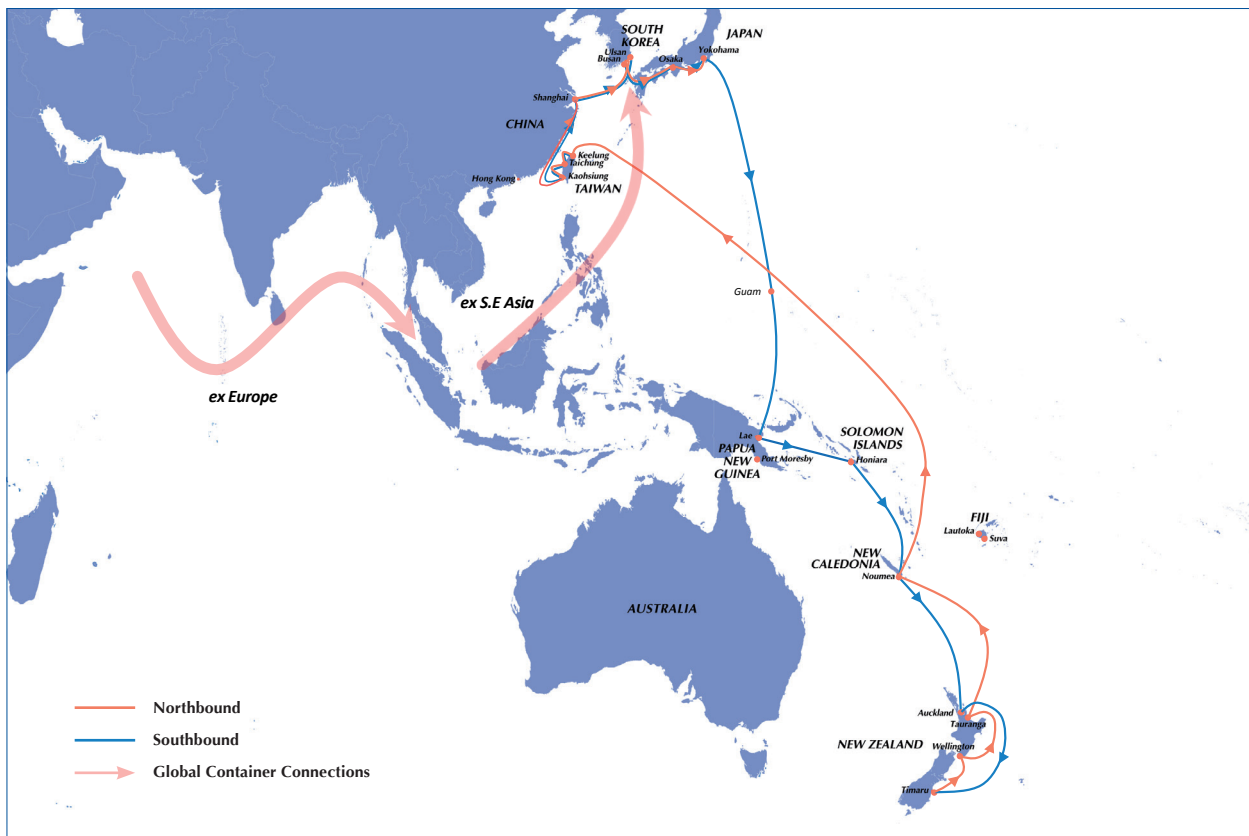

# (New) Guam Call on North Asia Service

Swire Shipping is pleased to announce the commencement of a Guam call on our North Asia Service. The regular direct Multi Purpose service will connect our North Asian ports in Taiwan, China, Korea and Japan to Guam, Papua New Guinea, New Caledonia and New Zealand. The Swire Shipping network of services provides direct access to markets in South East Asia, Australia and through our partner network we are able to provide services on a global scale.

## Port Coverage

Global connections via Busan or Singapore

## North Asia - Port Coverage

### Direct Ports

- Keelung
- Taichung
- Kaohsiung
- Shanghai
- Ulsan
- Busan
- Osaka
- Yokohama
- Guam
- Lae
- Honiara
- Noumea
- Auckland
- Timaru
- Wellington
- Tauranga
- Noumea